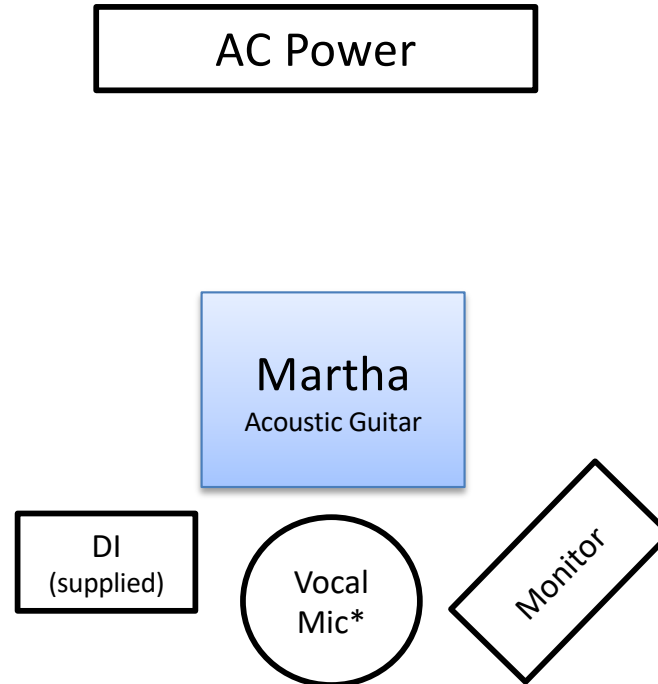

## MARTHA GROVES PERRY SOLO STAGE PLOT

\*Vocal Mic supplied: Shure Beta 87a (phantom power needed) if possible; otherwise Audix OM-6. Boom mic stand needed; can also be provided if necessary.

## MARTHA GROVES PERRY & THE MGP BAND STAGE PLOT