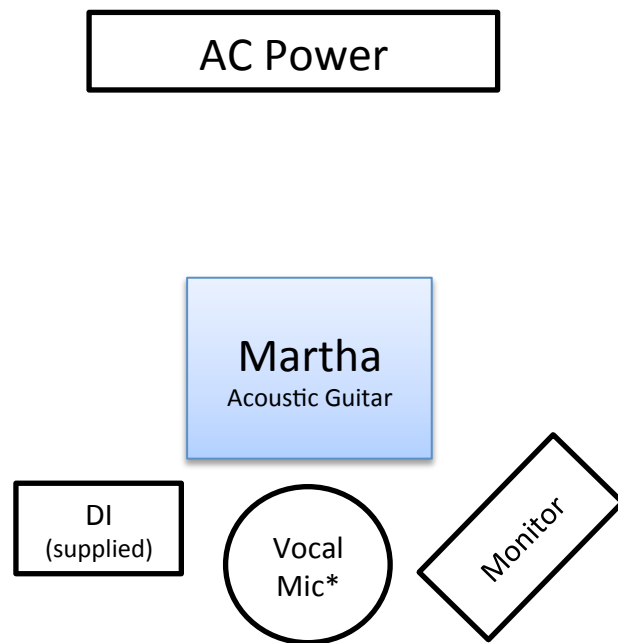

martha groves perry

Stage Plot

*Vocal Mic supplied: Shure Beta 87a (phantom power needed) if possible; otherwise Audix OM-6. Boom mic stand needed; can also be provided if necessary.